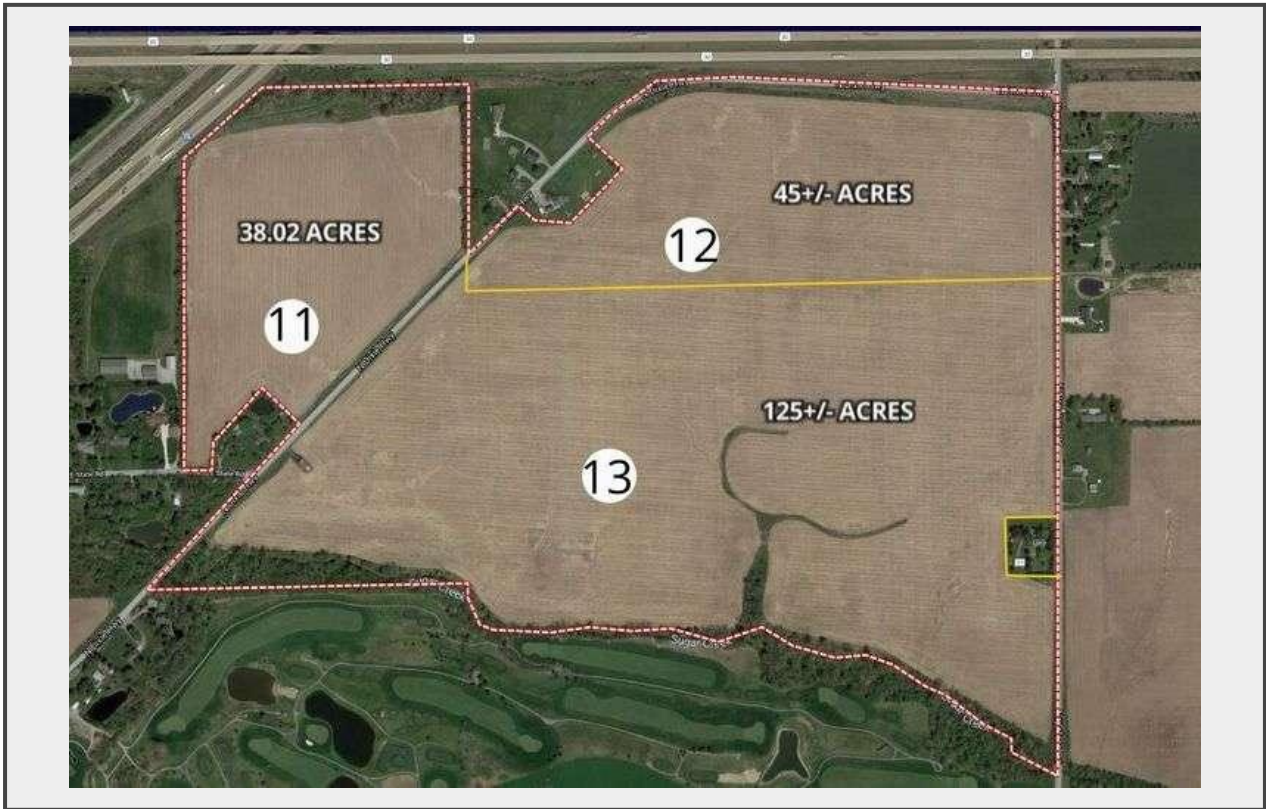

Sale Name: Don E. Cain Estate

LOT 12 - TRACT 12

Description

45 +/- ACRES Close to I-75 & SR 30 (N. Napoleon Rd.)

Quantity: 1

<https://auctions.oakridge-realty.com/>