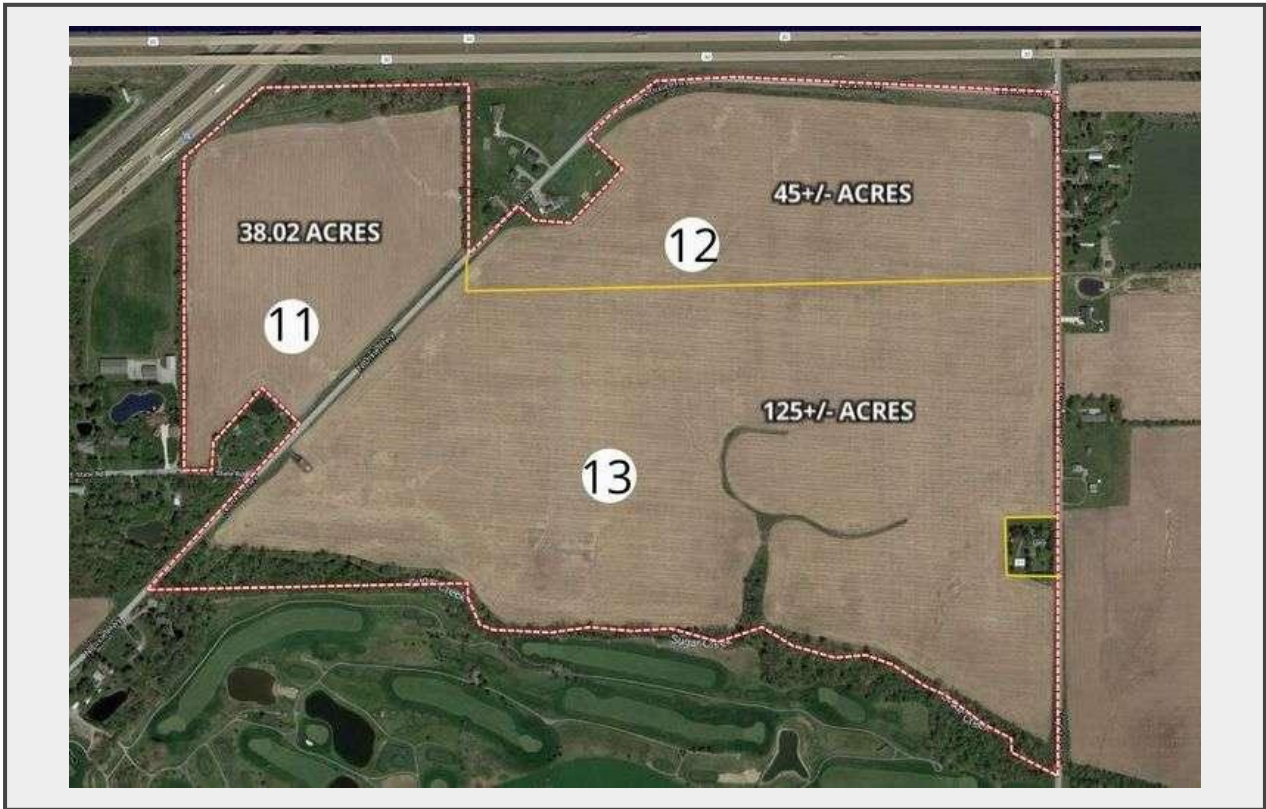

Sale Name: Don E. Cain Estate

LOT 13 - TRACT 13

Description

125 +/- ACRES Close to I-75 & SR 30 (N. Dixie & N. Napoleon)

Quantity: 1

<https://auctions.oakridge-realty.com/>